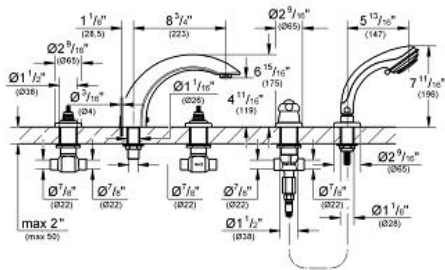

# TALIA Five-Hole Bathtub Faucet with Handshower

MODEL # 25597000

Pure Freude  
an Wasser

### Product Description:

TALIA

Five-Hole Bathtub Faucet with Handshower

### Standard Specification:

- GROHE StarLight chrome finish
- Less handles – order (18 085) or (18 077) (sold separately)
- Max Flow Rate 2.5 gpm at 80 psi (9.5 L/min)